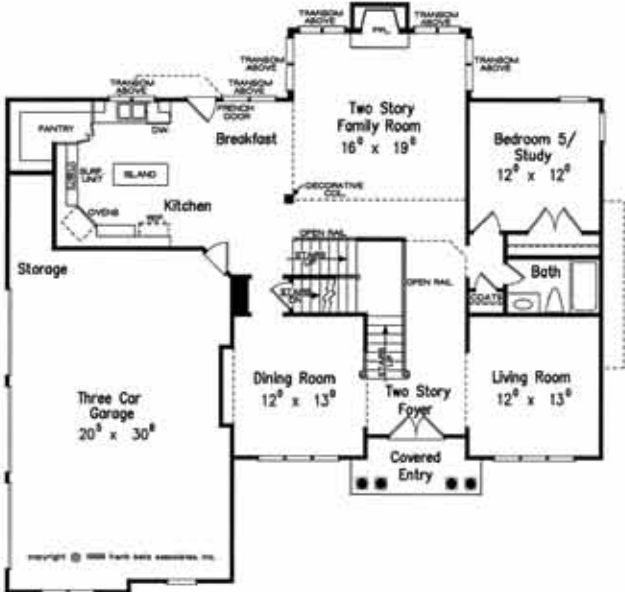

# Hopewell

3600 sq. ft.  
5-br, 4 bath  
3 car garage

FIRST FLOOR PLAN

SECOND FLOOR PLAN