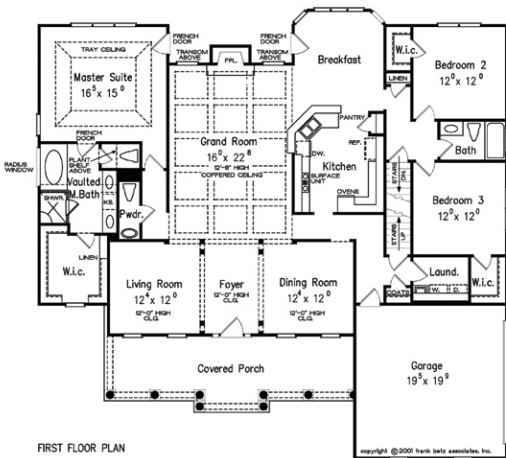

BOSWORTH

1st Floor 2296 sq. ft.
Total 2296 sq. ft.
Opt. 2nd Floor 286 sq. ft.

Overall Dimensions
61'-0" x 58'-6"