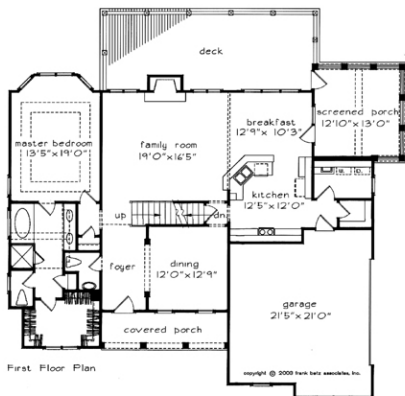

CATAWBA RIDGE

1st Floor	1593 sq. ft.
2nd Floor	796 sq. ft.
Total	2389 sq. ft.
Opt. Bonus	238 sq. ft.

Overall Dimensions

59'-8" x 50'-6"

First Floor Plan

Second Floor Plan