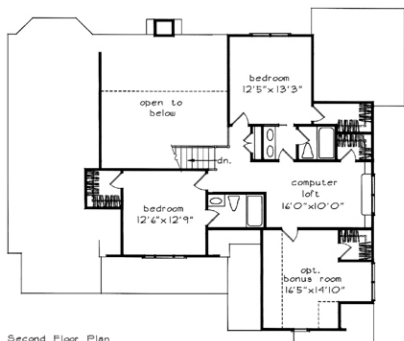

CATAWBA RIDGE

1st Floor	1593 sq. ft.
2nd Floor	796 sq. ft.
Total	2389 sq. ft.
Opt. Bonus	238 sq. ft.

Overall Dimensions

59'-8" x 50'-6"

First Floor Plan

Second Floor Plan